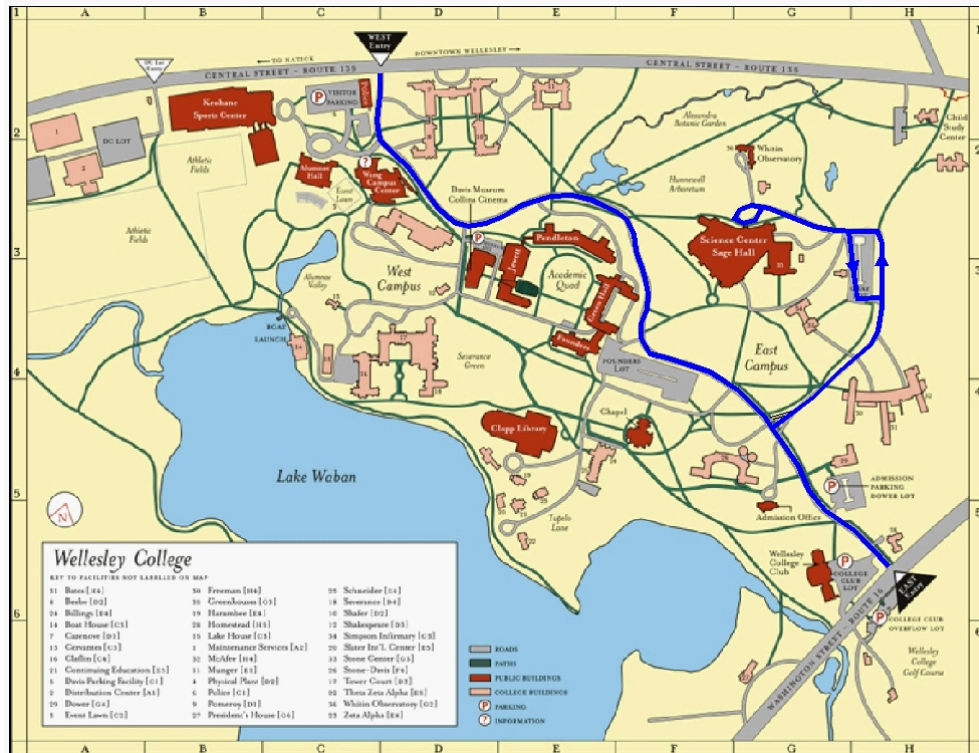

Drive to Wellesley College, 106 Central St, Wellesley, MA
 Enter at either Rt. 16 or 135 entrances. Follow path below to Science Center.

Below is a detail map of the Science Center showing the unusual traffic flow around and through Gray Lot. Please don't turn the corner to the observatory entrance as students maybe observing if it is clear out. Park in any of the hatched areas. You may drop off items at the door marked with the Enter Here arrow. The room 277 is across the hall and slightly to your right as you enter.