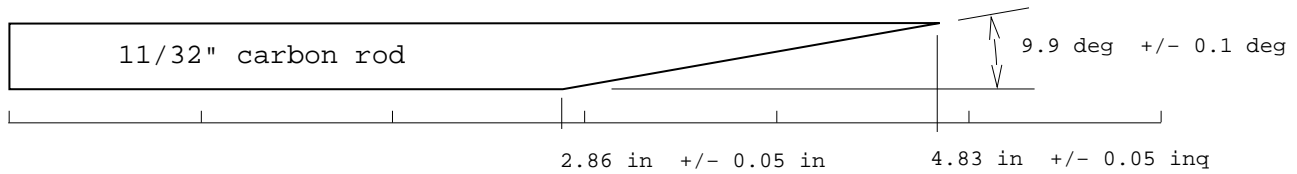

Allegro-Lite

Wing Joiners and Angles

Permanent outer joint

Spar at tip