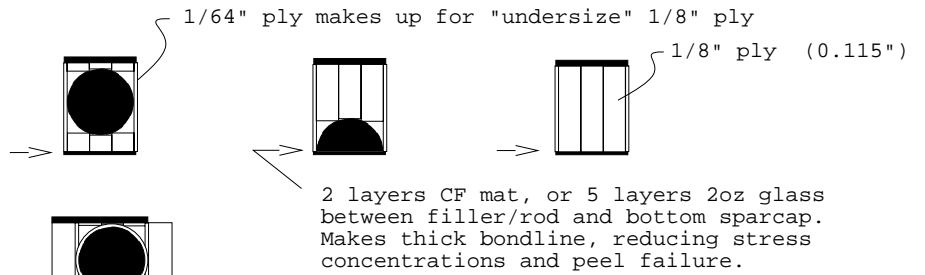

Allegro-Lite

Wing Joiners and Angles

Permanent outer joint

Spar at tip